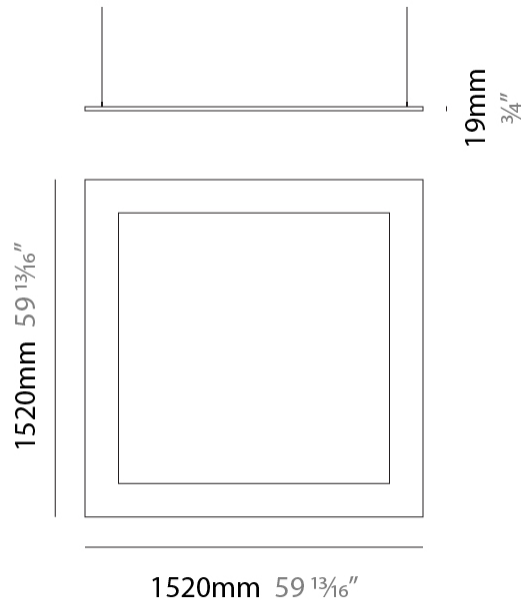

A51099- -

base number   Color   Finish
Temperature   Options

1. To build a product code in our configurator select the specify button on the base model # product page
2. To build a manual product code on this datasheet choose from the options listed below in blue font and add the suffix to the base model #

GENERAL

Series: Infinite Frame
Partner: Ivela
Division: Architectural
Installation: Suspension
Product Type: Panels
Mounting Location: Ceiling
Light Distribution: Direct

PHYSICAL

Shape: Square
Length (mm): 1520
Length (in): 59 ¹³/₁₆
Width (mm): 1520
Width (in): 59 ¹³/₁₆
Height (mm): 19
Height (in): 3/4
Max. Overall Height (mm): 2019
Max. Overall Height (in): 79 1/2
Diffuser: PMMA - Opal
Fixture Finish: WHI / BLK / GLD
Fixture Material: Aluminum
Cable Details: 2,000mm / 78 3/4" - Transparent Cable

ELECTRICAL

Lamp Type: LED
Input Wattage (W): 120
Total Output Wattage (W): 102
Dimming: Tri-Mode (Non-Dimming and Phase Dimming (120Vac only) and 0-10V Dimming)
Driver Included: No
Driver Location: Remote
Driver Type: Constant Voltage - Universal
Driver Class: Class 2
Housing: ENCP 5/6/8
Input Voltage (V): 120 - 277
Output Voltage (V): 24

LED

Color Temperature (°K): 2700 / 3000 / 4000
Max. Delivered Lumen (lm): 7200 / 7500 / 79550
Nominal Lumen (lm): 14400 / 15000 / 15900
CRI: >93 CRI
Lamp Life (hrs): 50000

OPTICAL

RATINGS AND CERTIFICATIONS

Certified By: CSA Certified to UL and CSA Standards
IP rating: IP20