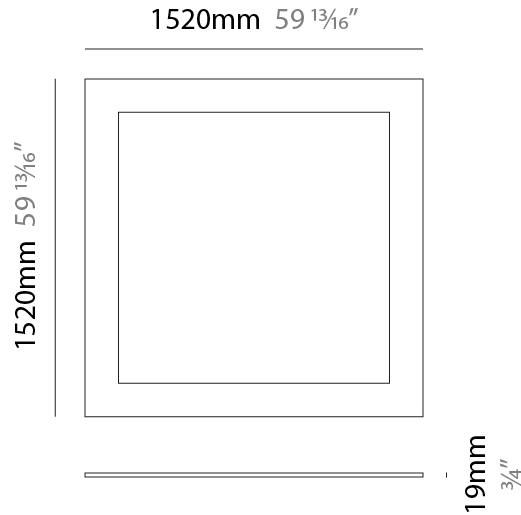

INFINITE FRAME SURFACE

A52058- -

base number   Color   Finish
Temperature   Options

PROJECT _____
TYPE _____
SPECIFIER _____
QUANTITY _____
DATE _____

1. To build a product code in our configurator select the specify button on the base model # product page
2. To build a manual product code on this datasheet choose from the options listed below in blue font and add the suffix to the base model #

GENERAL

Series: Infinite Frame
Partner: Ivela
Division: Architectural
Installation: Surface
Product Type: Panels
Mounting Location: Ceiling
Light Distribution: Direct

PHYSICAL

Shape: Square
Length (mm): 1520
Length (in): 59 ¹³/₁₆
Width (mm): 1520
Width (in): 59 ¹³/₁₆
Height (mm): 19
Height (in): 3/4
Diffuser: PMMA - Opal
Fixture Finish: WHI / BLK / GLD
Fixture Material: Aluminum

ELECTRICAL

Lamp Type: LED
Input Wattage (W): 120
Total Output Wattage (W): 102
Dimming: Tri-Mode (Non-Dimming and Phase Dimming (120Vac only) and 0-10V Dimming)
Driver Included: No
Driver Location: Remote
Driver Type: Constant Voltage - Universal
Driver Class: Class 1 and Class 2
Housing: ENCP 6/8
Input Voltage (V): 120 - 277
Output Voltage (V): 24

LED

Color Temperature (°K): 2700 / 3000 / 4000
Max. Delivered Lumen (lm): 7200 / 7500 / 79550
Nominal Lumen (lm): 14400 / 15000 / 15900
CRI: >93 CRI
Lamp Life (hrs): 50000

OPTICAL

RATINGS AND CERTIFICATIONS

Certified By: CSA Certified to UL and CSA Standards
IP rating: IP20